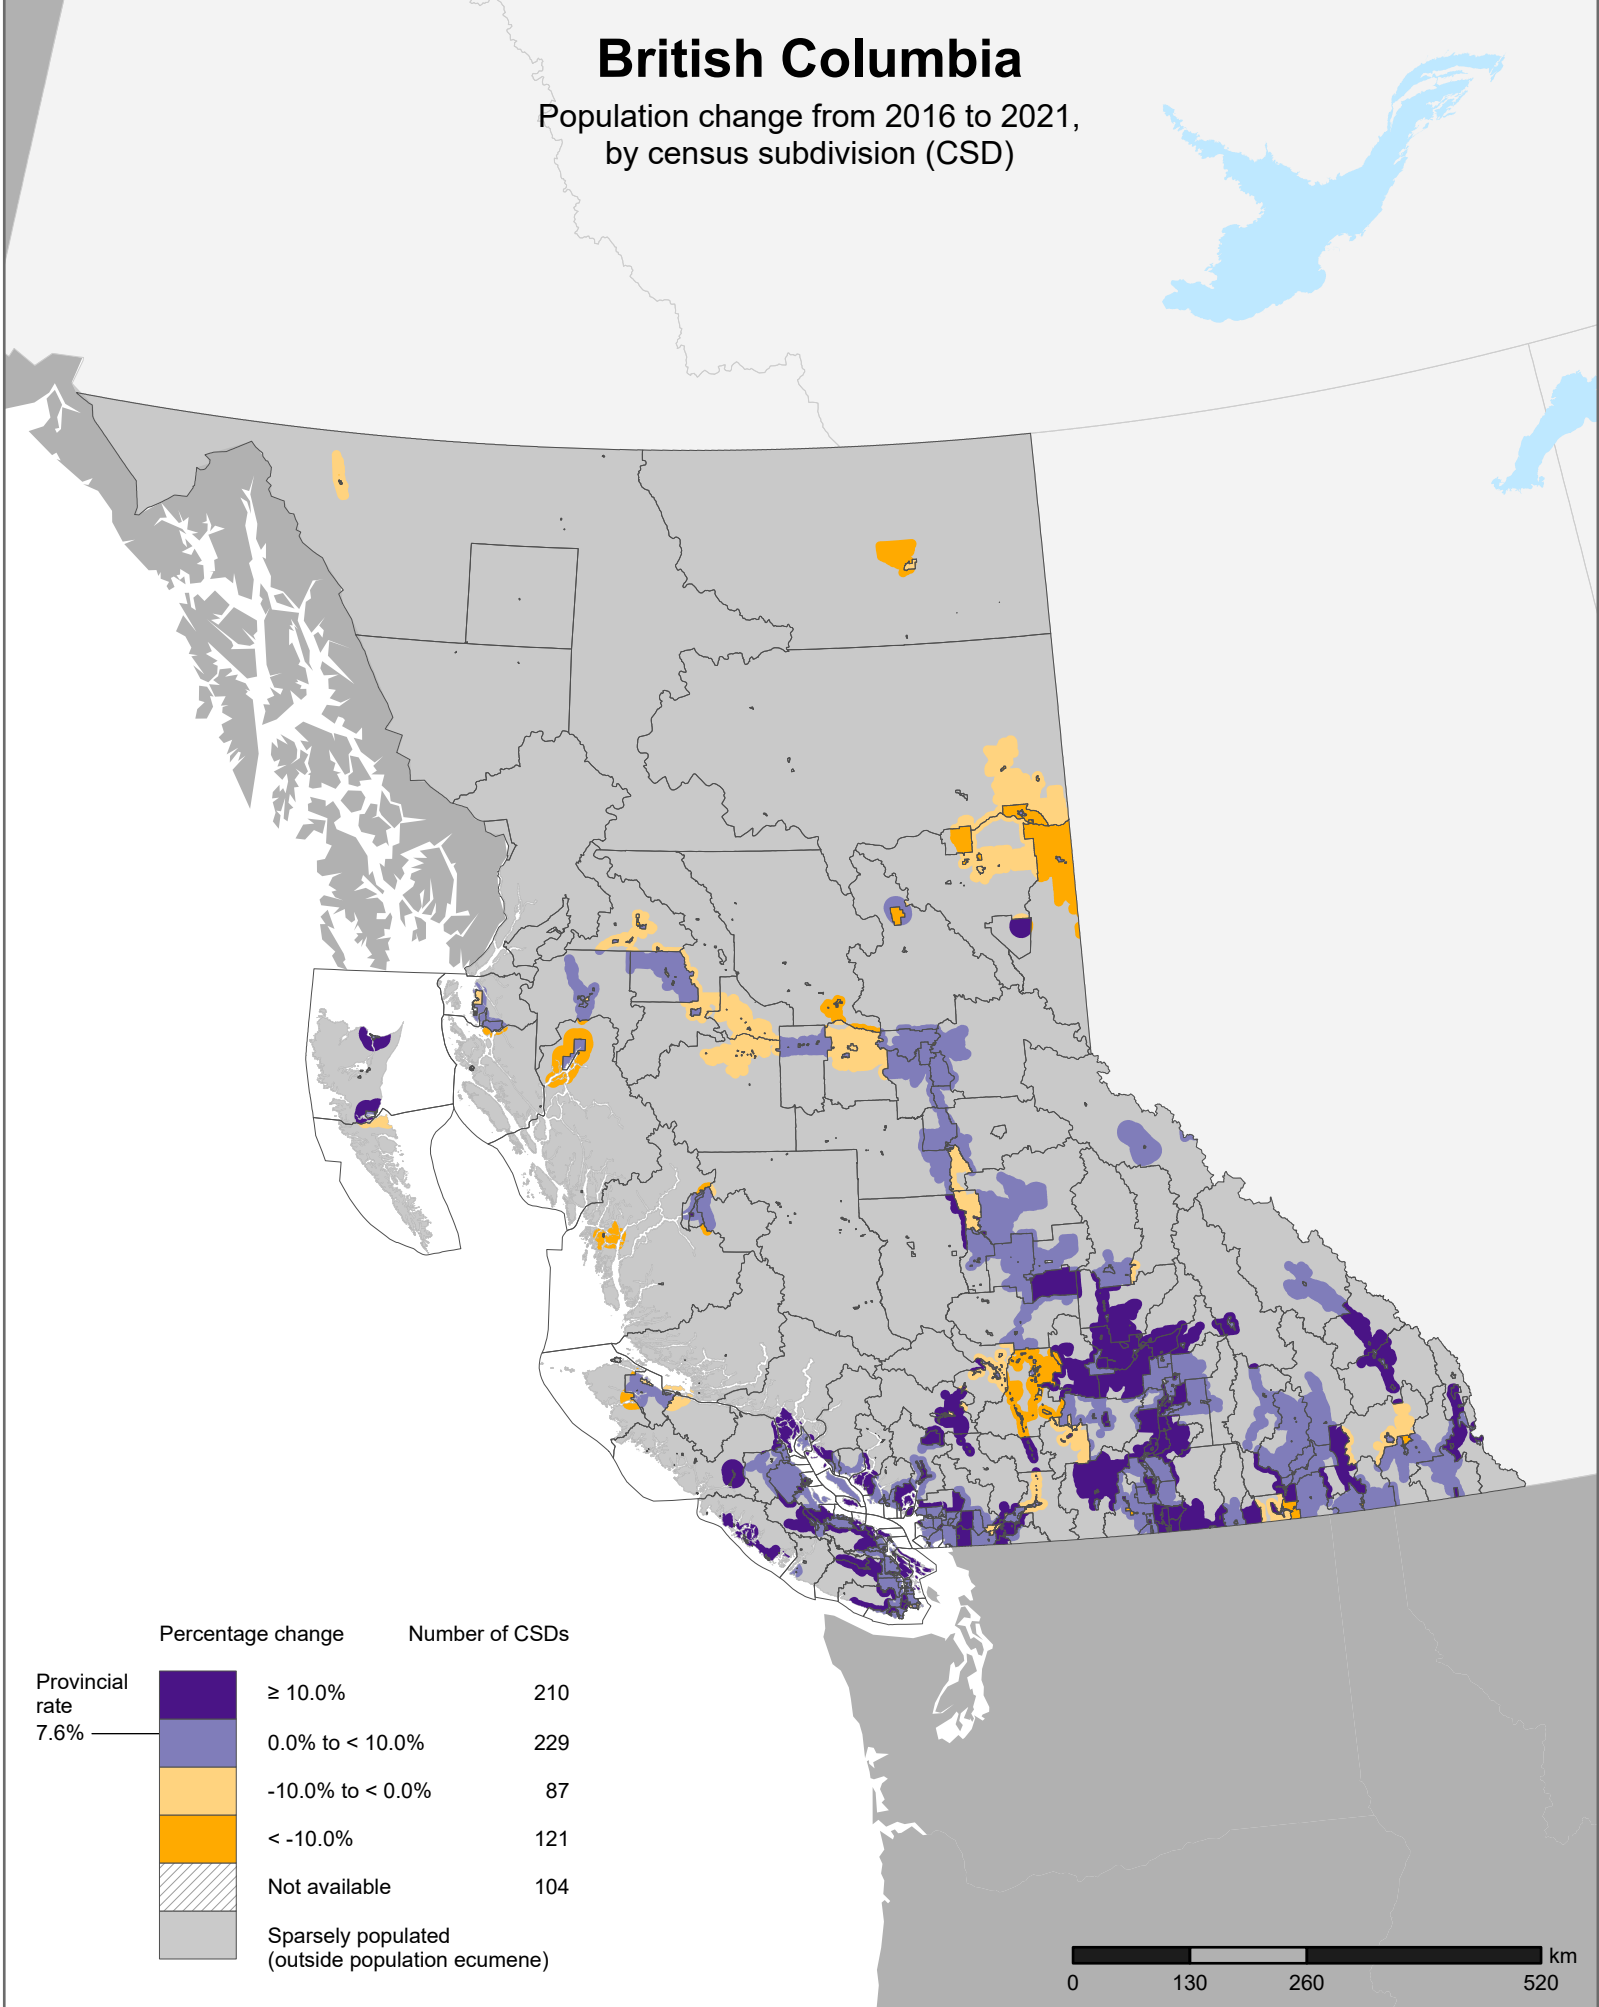

British Columbia

Population change from 2016 to 2021,
by census subdivision (CSD)

Percentage change	Number of CSDs	
Dark Purple	≥ 10.0%	210
Medium Purple	0.0% to < 10.0%	229
Light Orange	-10.0% to < 0.0%	87
Dark Orange	< -10.0%	121
White with diagonal lines	Not available	104
Grey	Sparsely populated (outside population ecumene)	

Provincial rate
7.6%