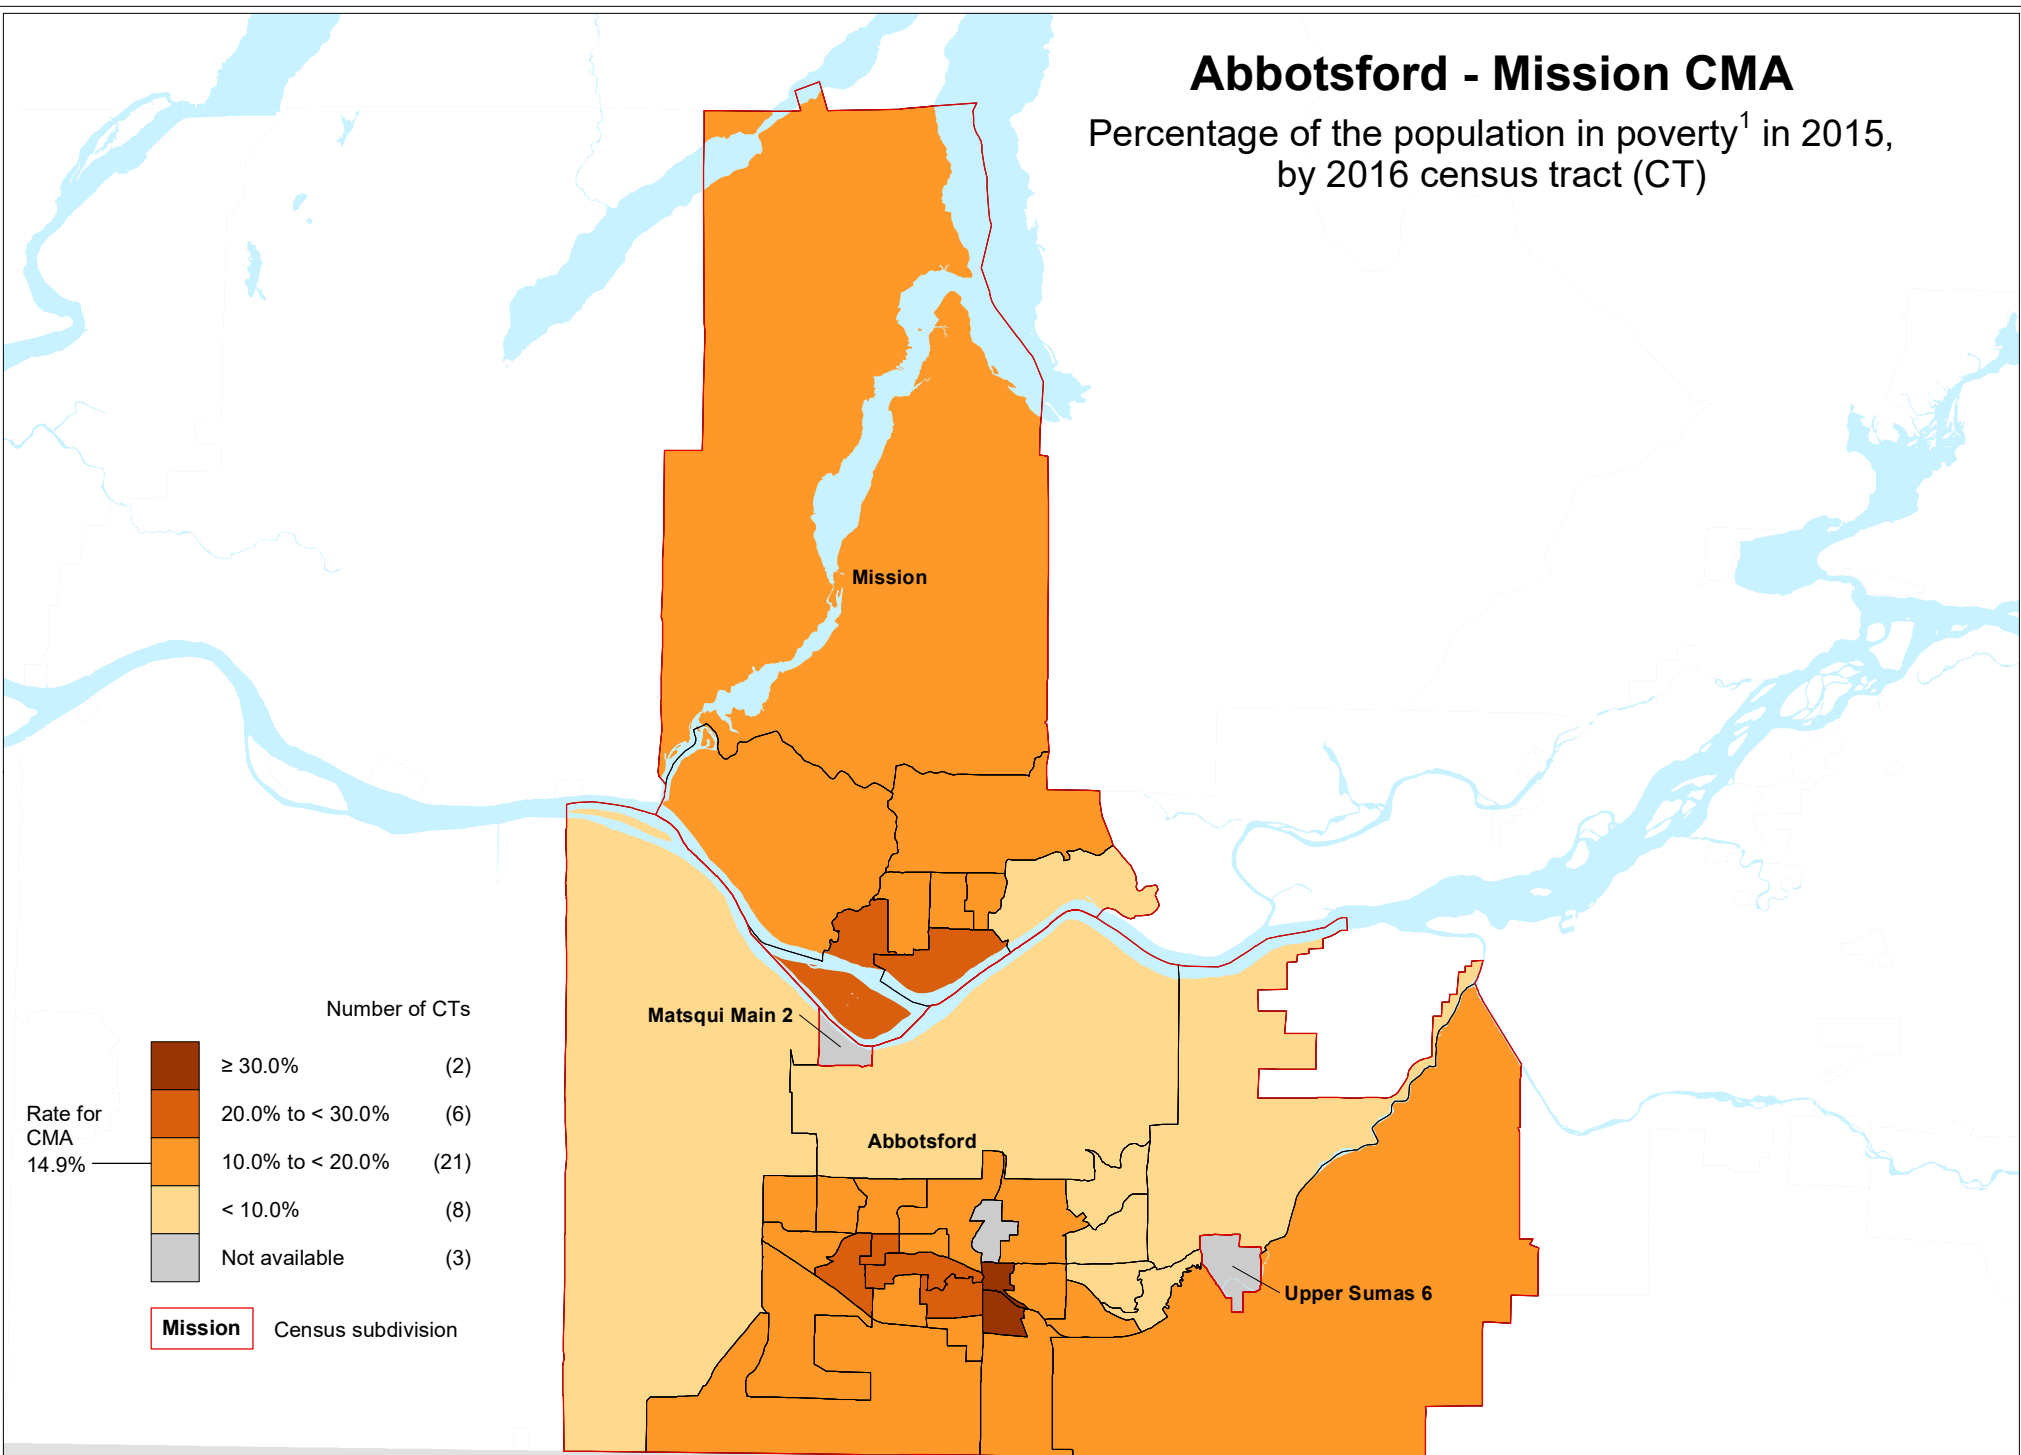

Abbotsford - Mission CMA

Percentage of the population in poverty¹ in 2015, by 2016 census tract (CT)

1. Based on the 2018 base of the Market Basket Measure (MBM), Canada's official poverty line.

The MBM threshold for a four-person family in the CMA of Abbotsford—Mission was \$44,575 in 2015. The threshold level varies for families of other sizes.