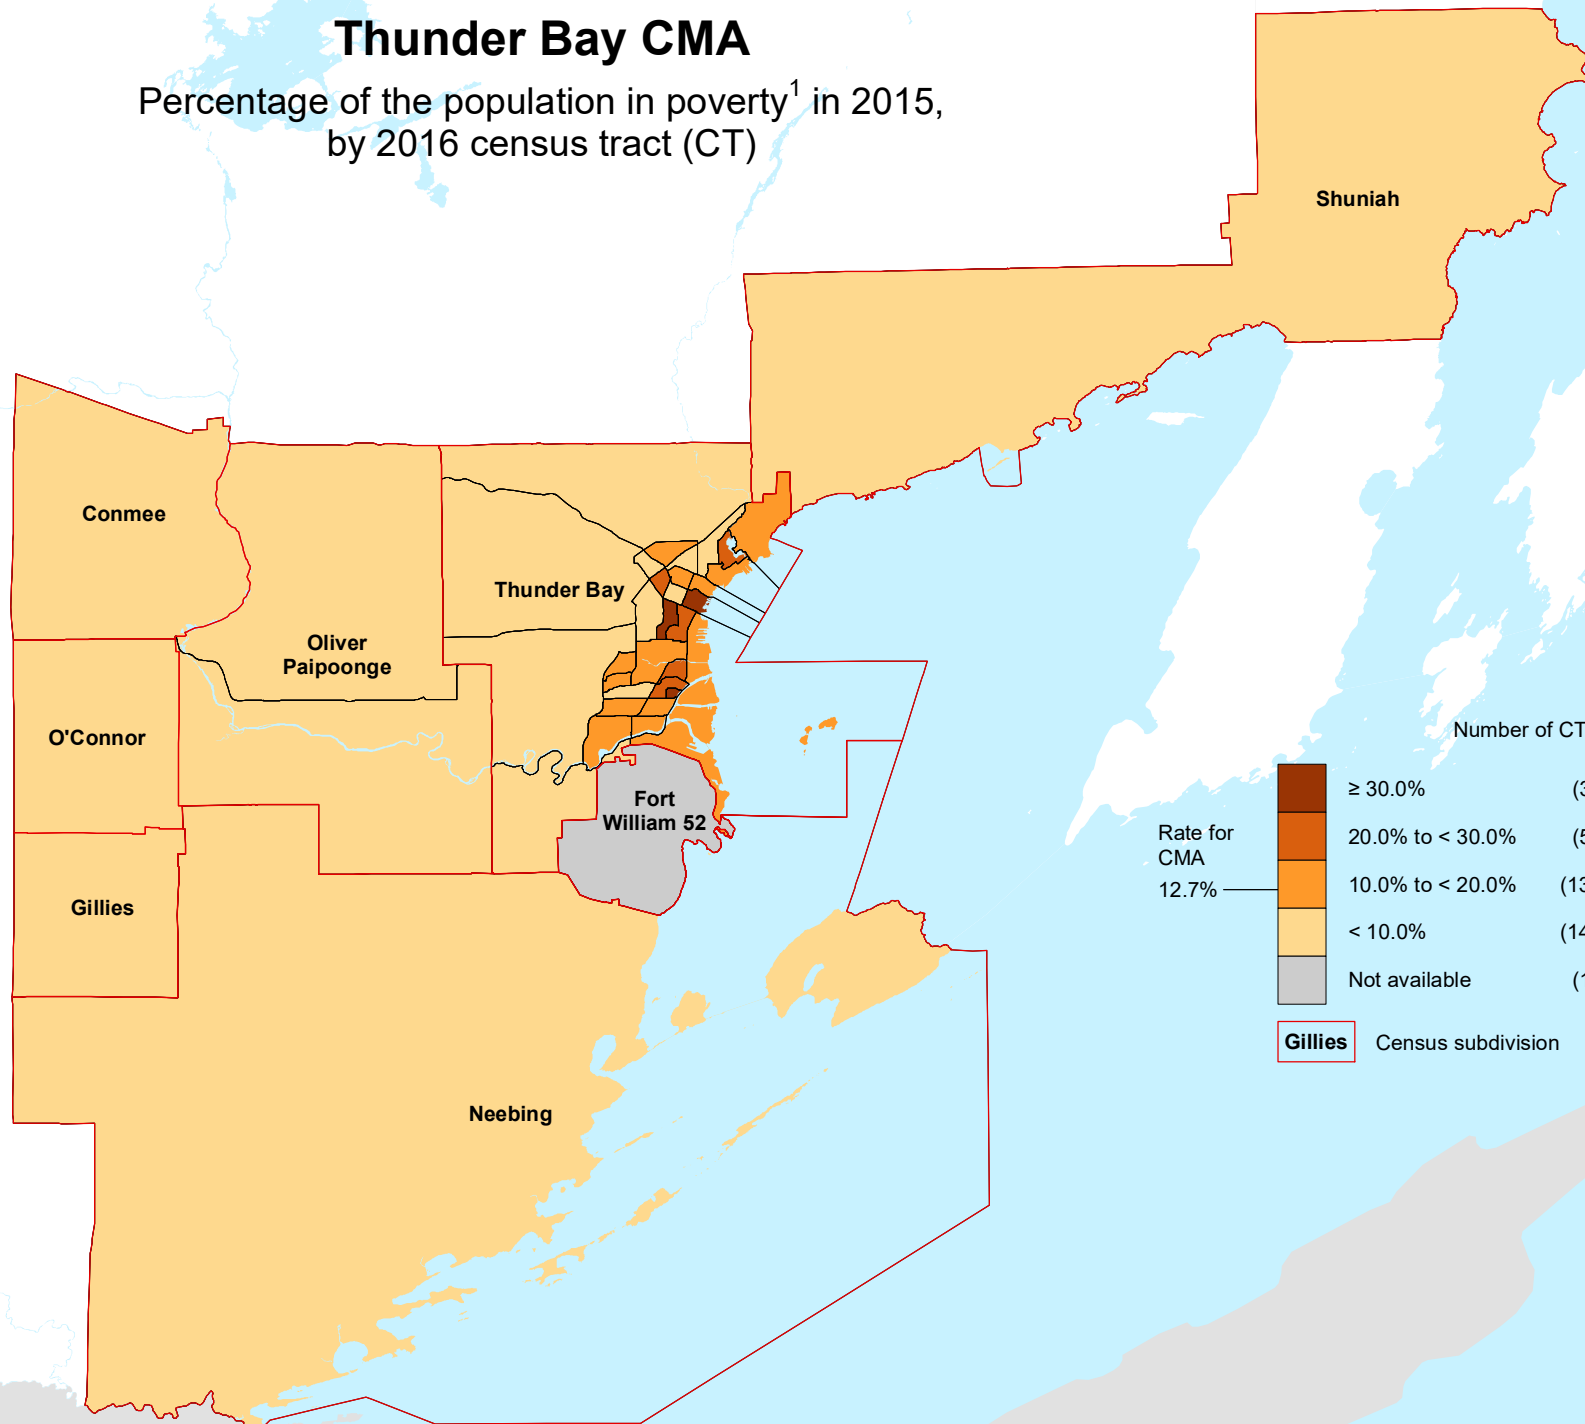

Thunder Bay CMA

Percentage of the population in poverty¹ in 2015,
by 2016 census tract (CT)

1. Based on the 2018 base of the Market Basket Measure (MBM), Canada's official poverty line.
The MBM threshold for a four-person family in the CMA of Thunder Bay was \$40,947 in 2015. The threshold level varies for families of other sizes.