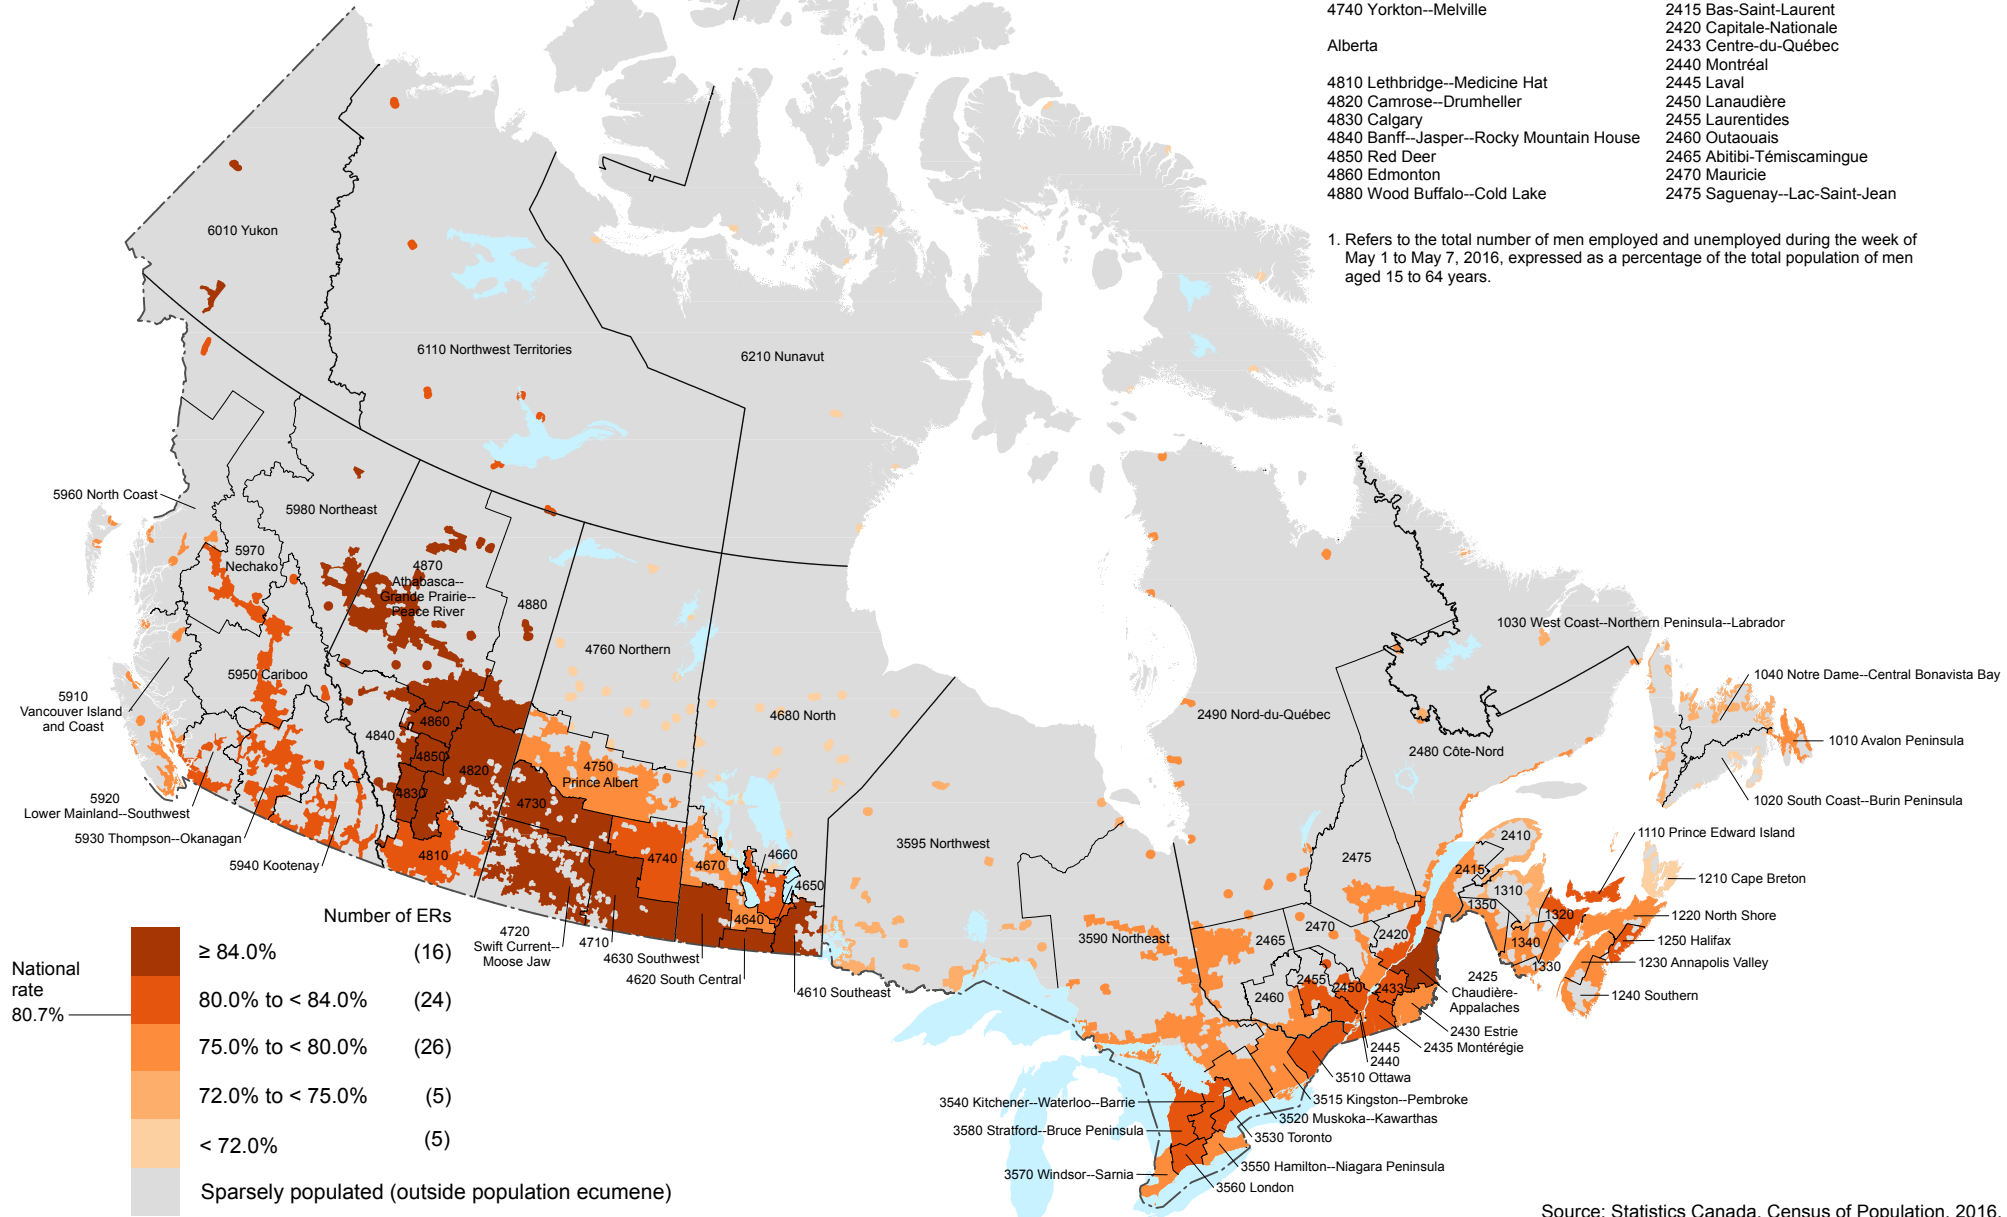

Canada

Participation rate of men¹ aged 15 to 64 years, by economic region

1. Refers to the total number of men employed and unemployed during the week of May 1 to May 7, 2016, expressed as a percentage of the total population of men aged 15 to 64 years.

Source: Statistics Canada, Census of Population, 2016.