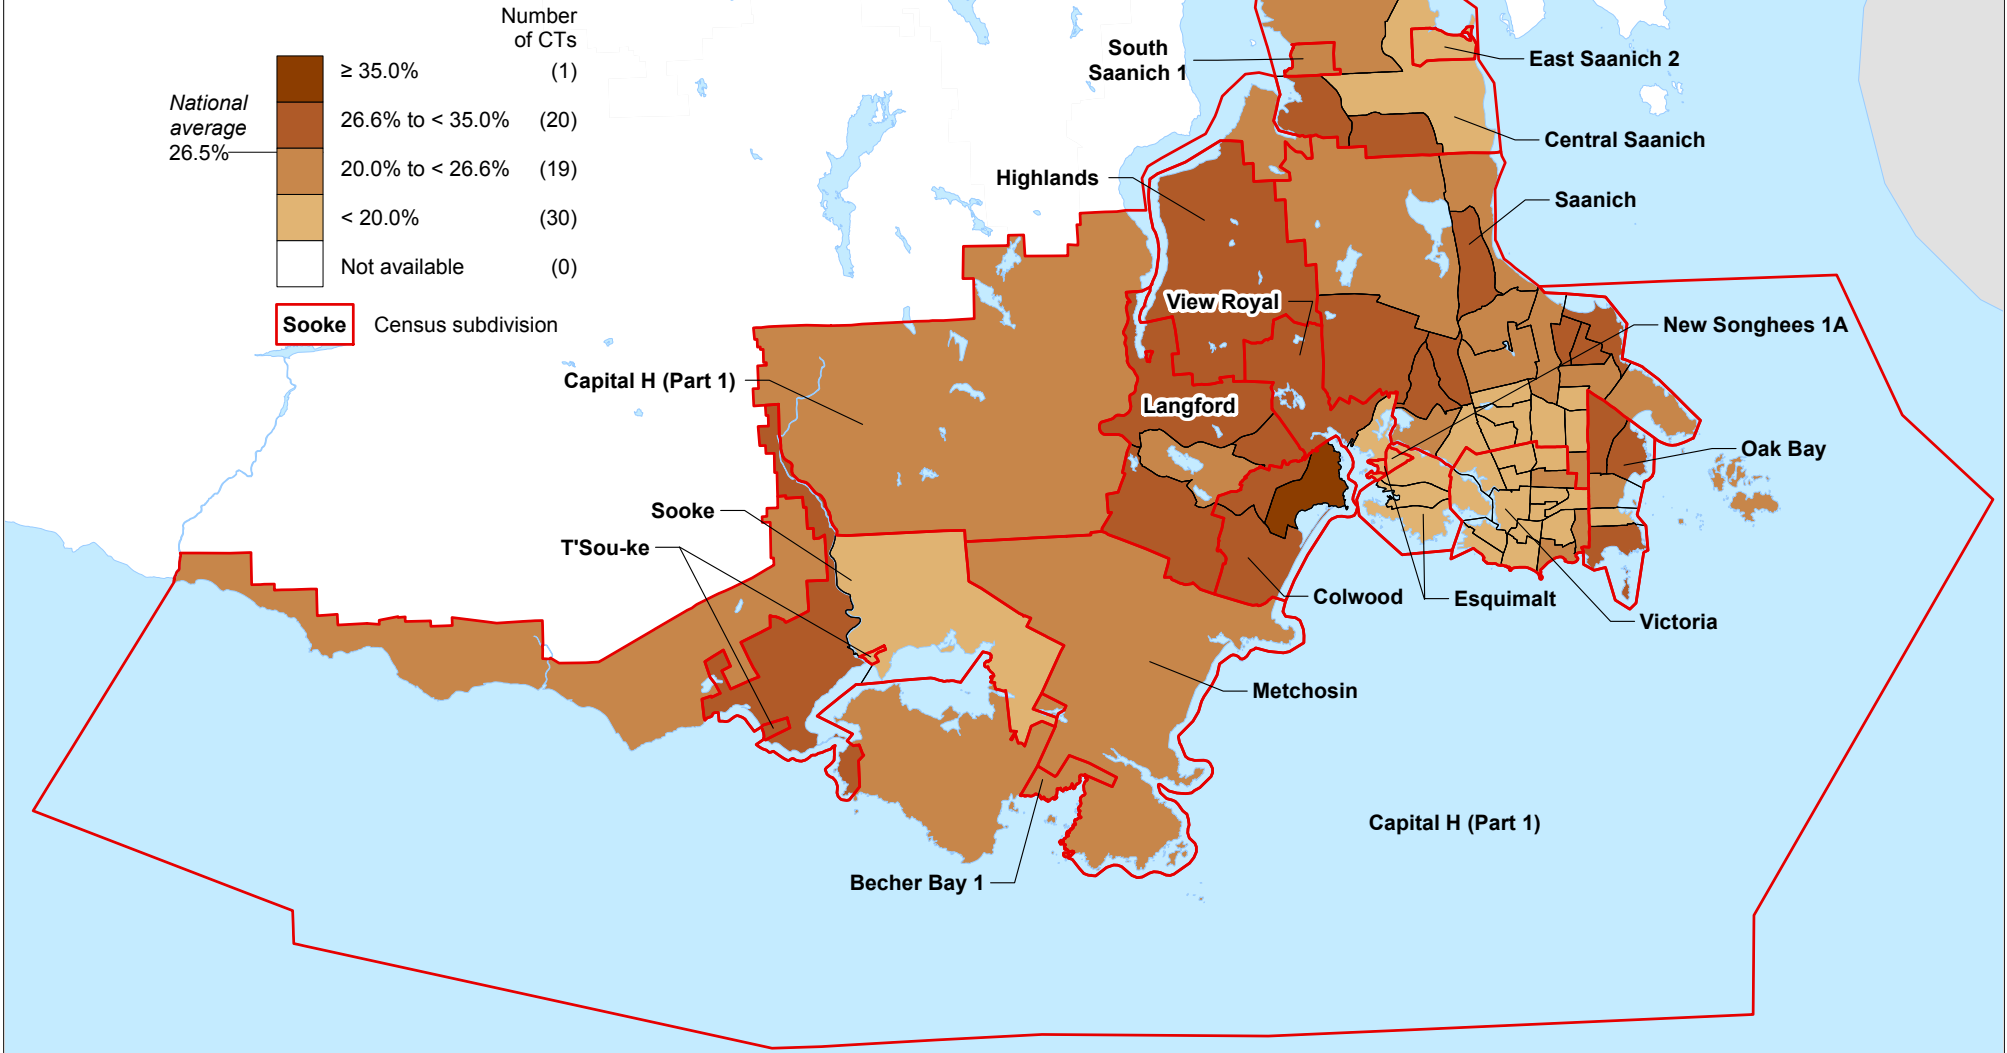

Victoria CMA

Percentage of private households containing couples with children aged 24 and under at home in 2011 by 2011 census tract (CT)

Source: Statistics Canada, 2011 Census of Population, Geography Division, 2012.