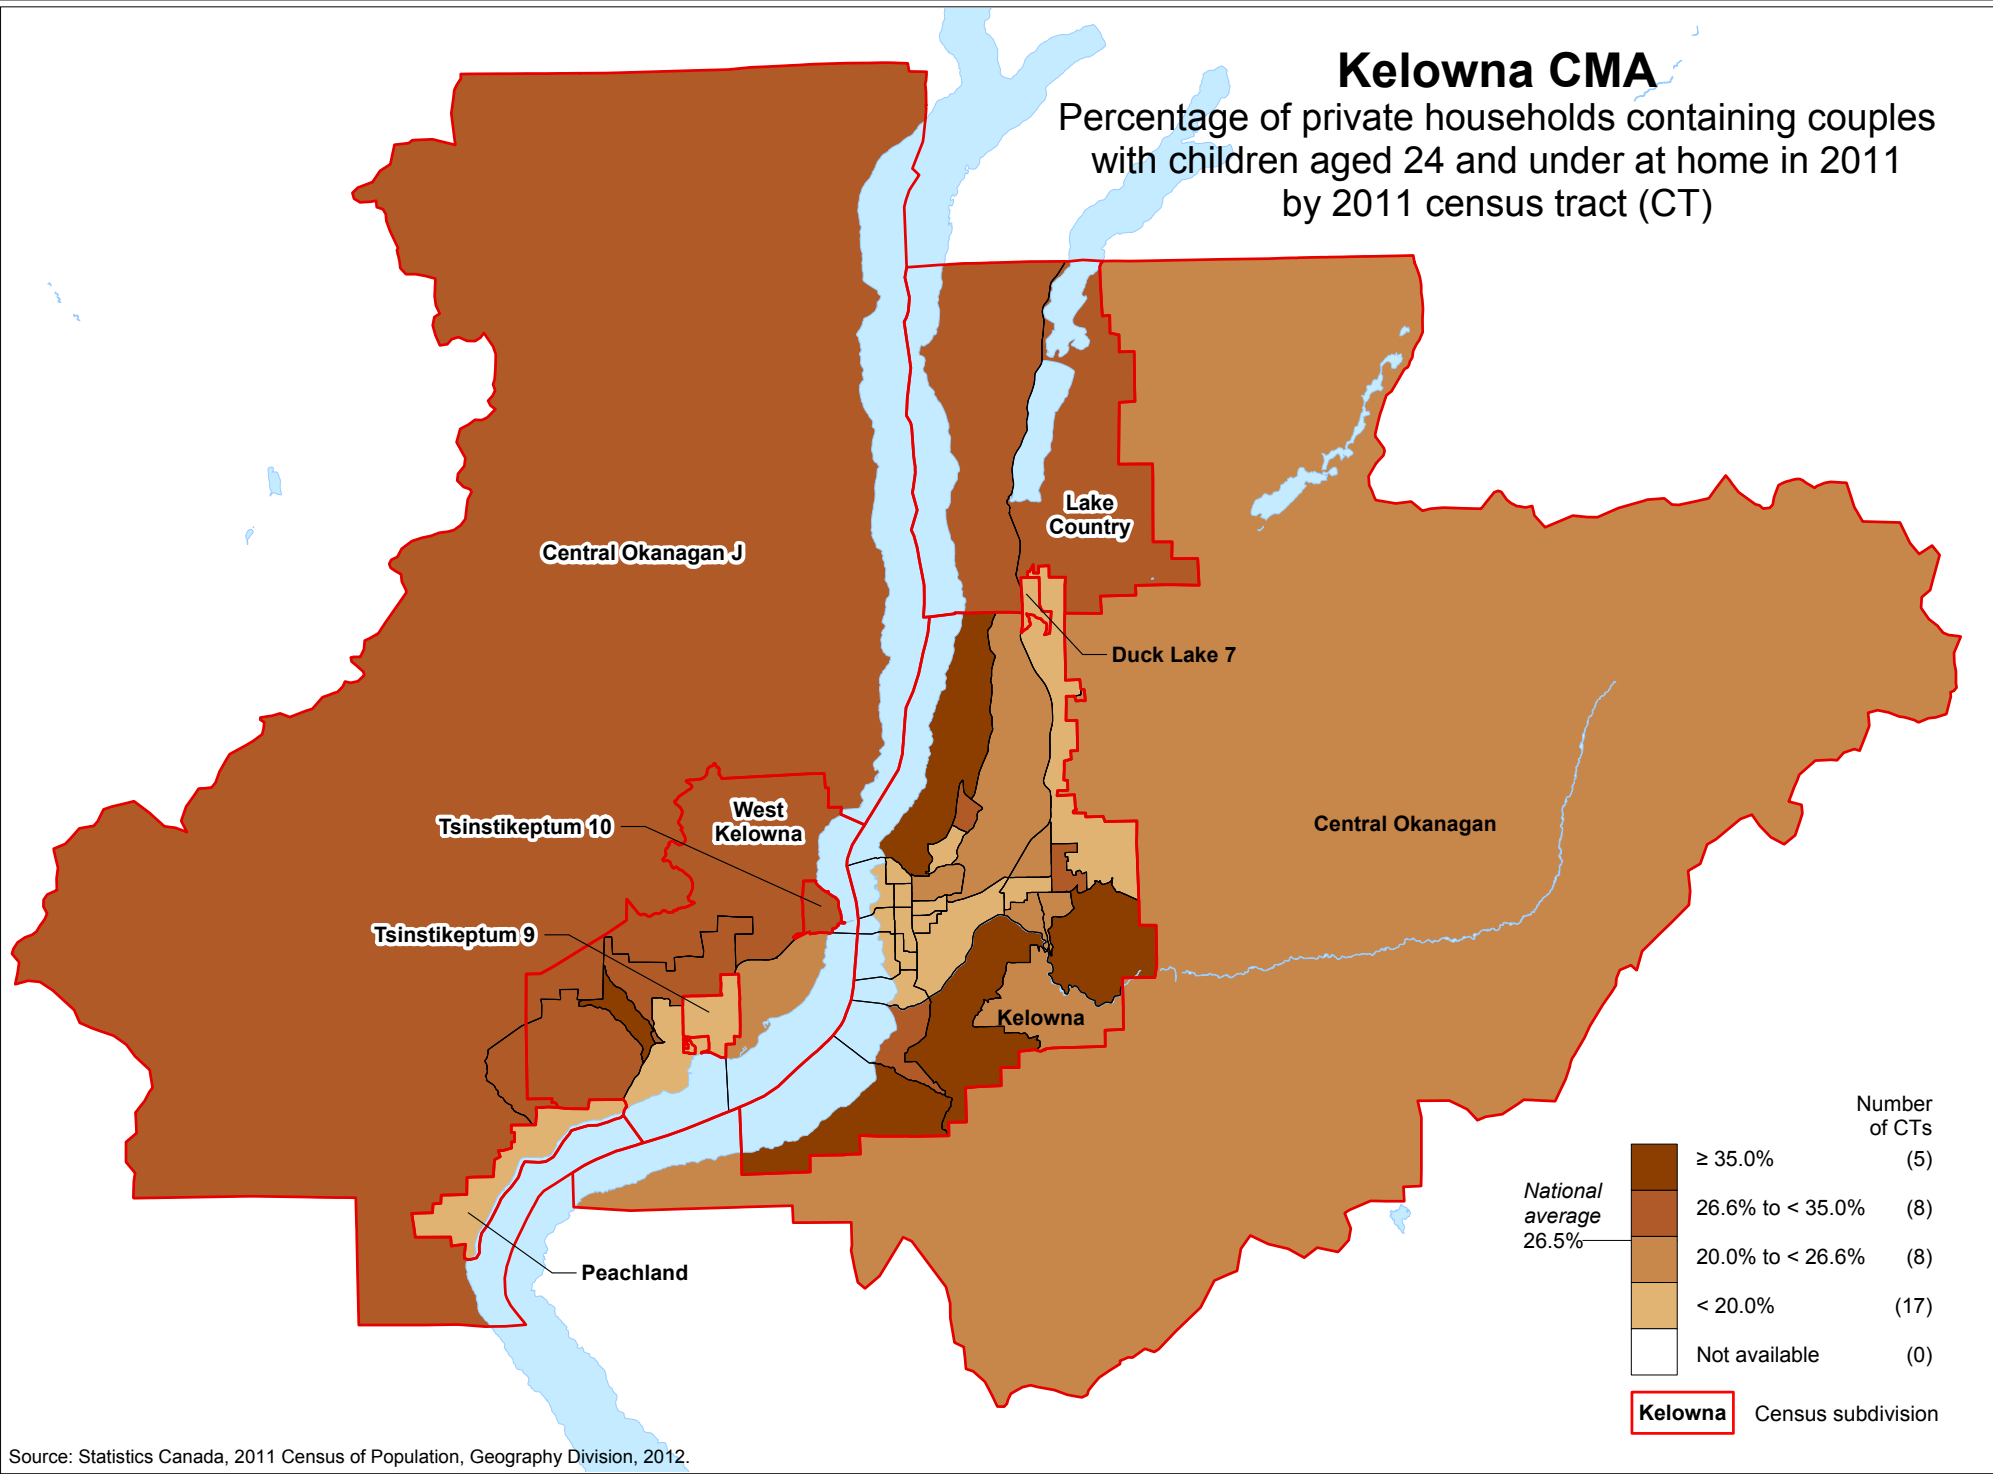

# Kelowna CMA

Percentage of private households containing couples with children aged 24 and under at home in 2011 by 2011 census tract (CT)

Source: Statistics Canada, 2011 Census of Population, Geography Division, 2012.