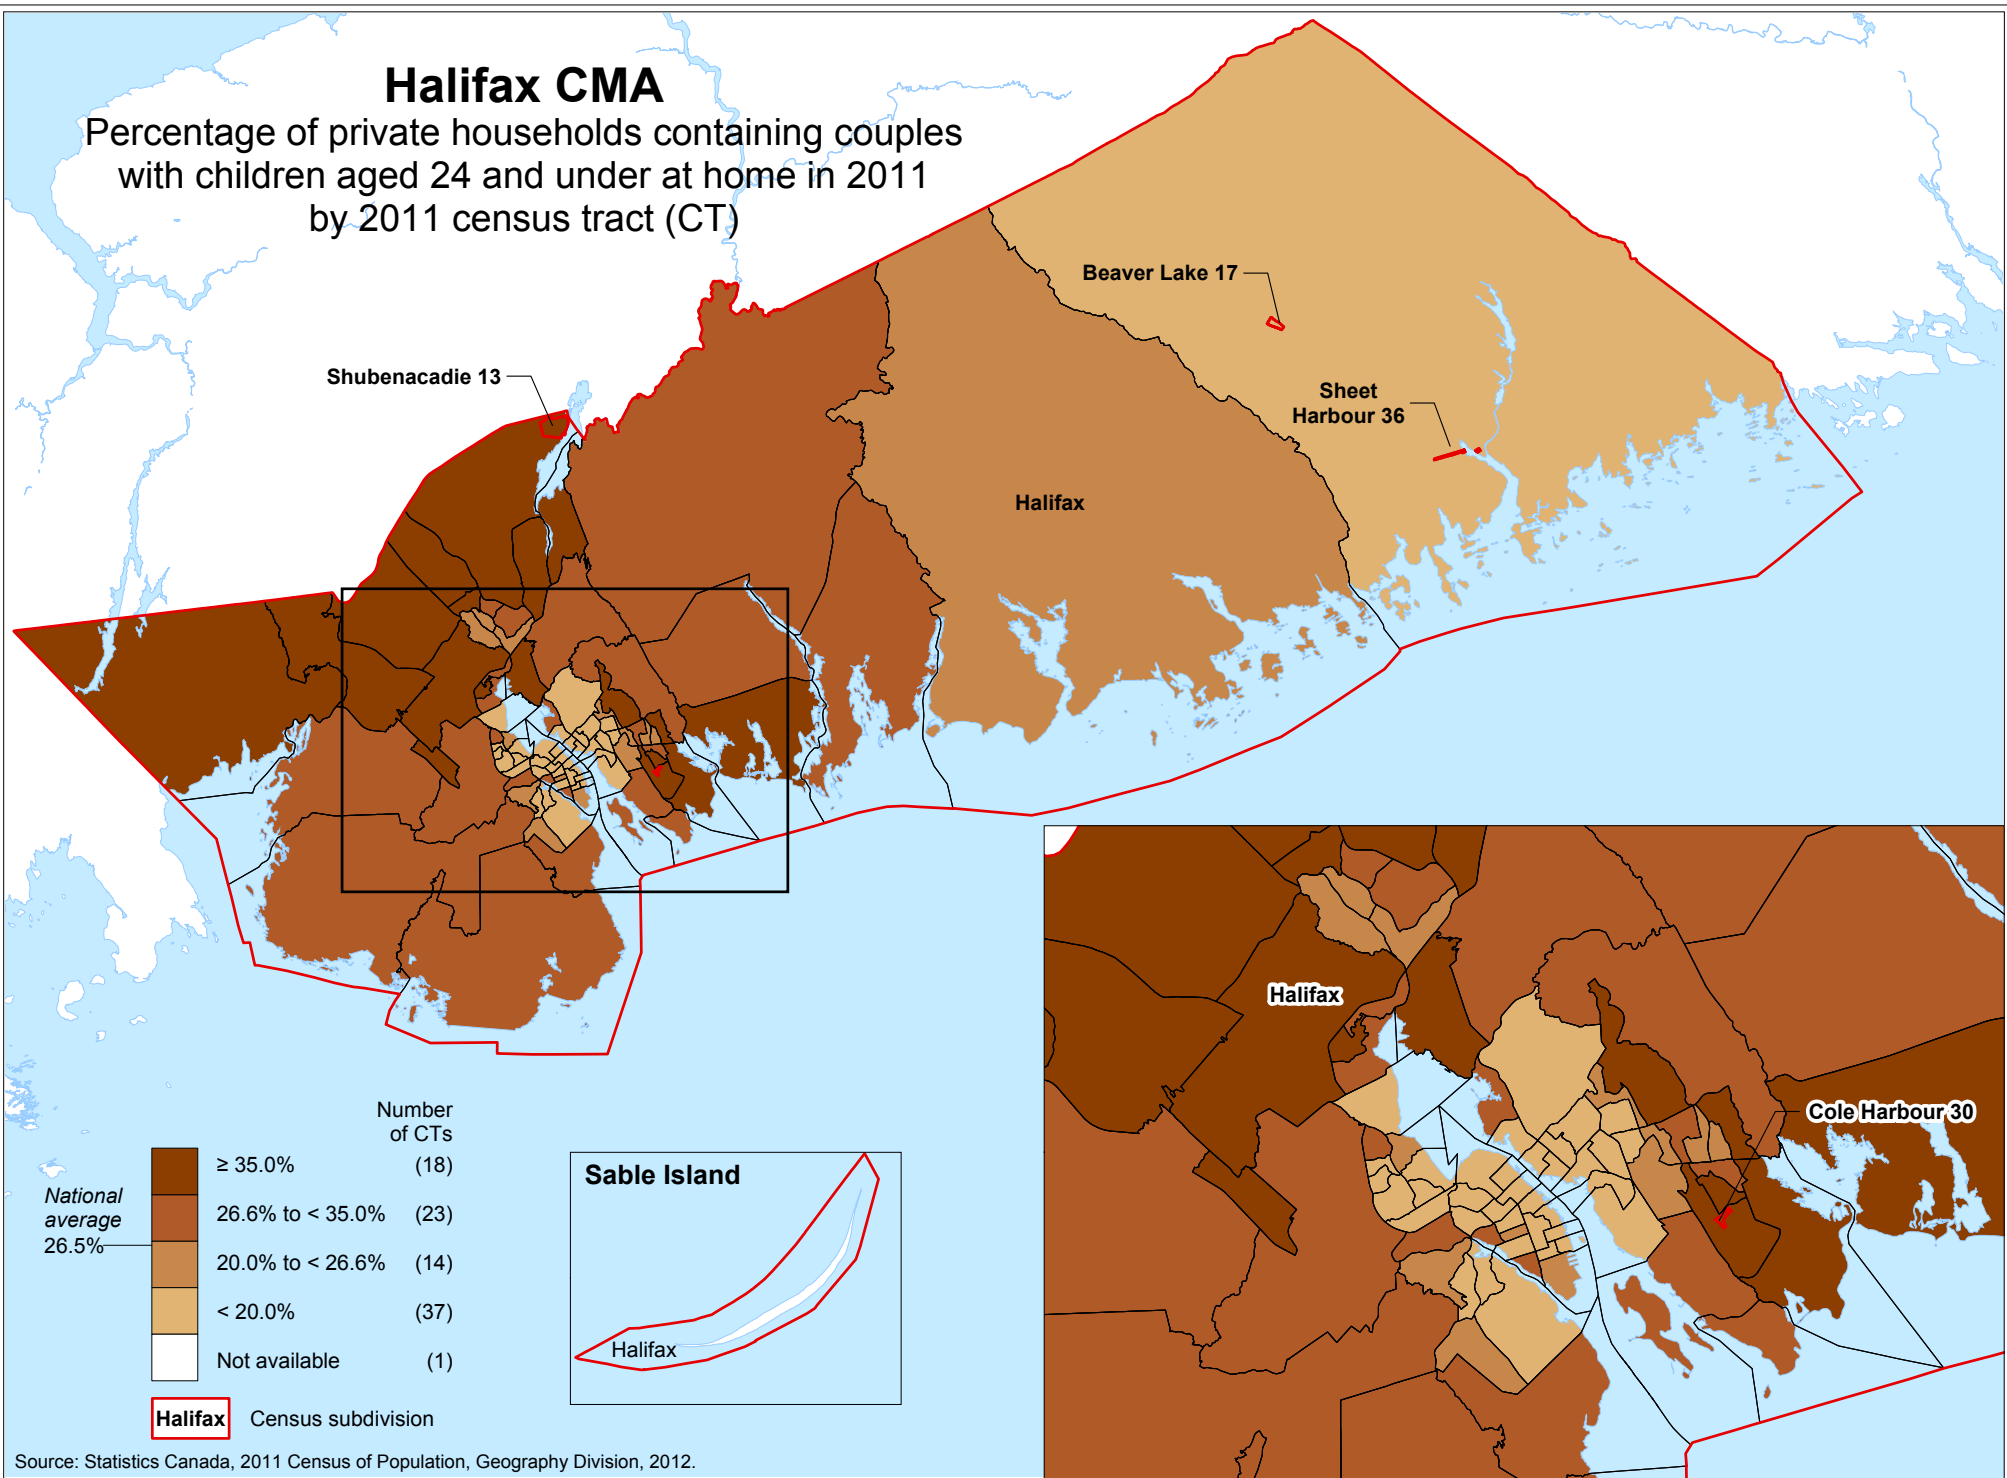

# Halifax CMA

Percentage of private households containing couples with children aged 24 and under at home in 2011 by 2011 census tract (CT)

Source: Statistics Canada, 2011 Census of Population, Geography Division, 2012.