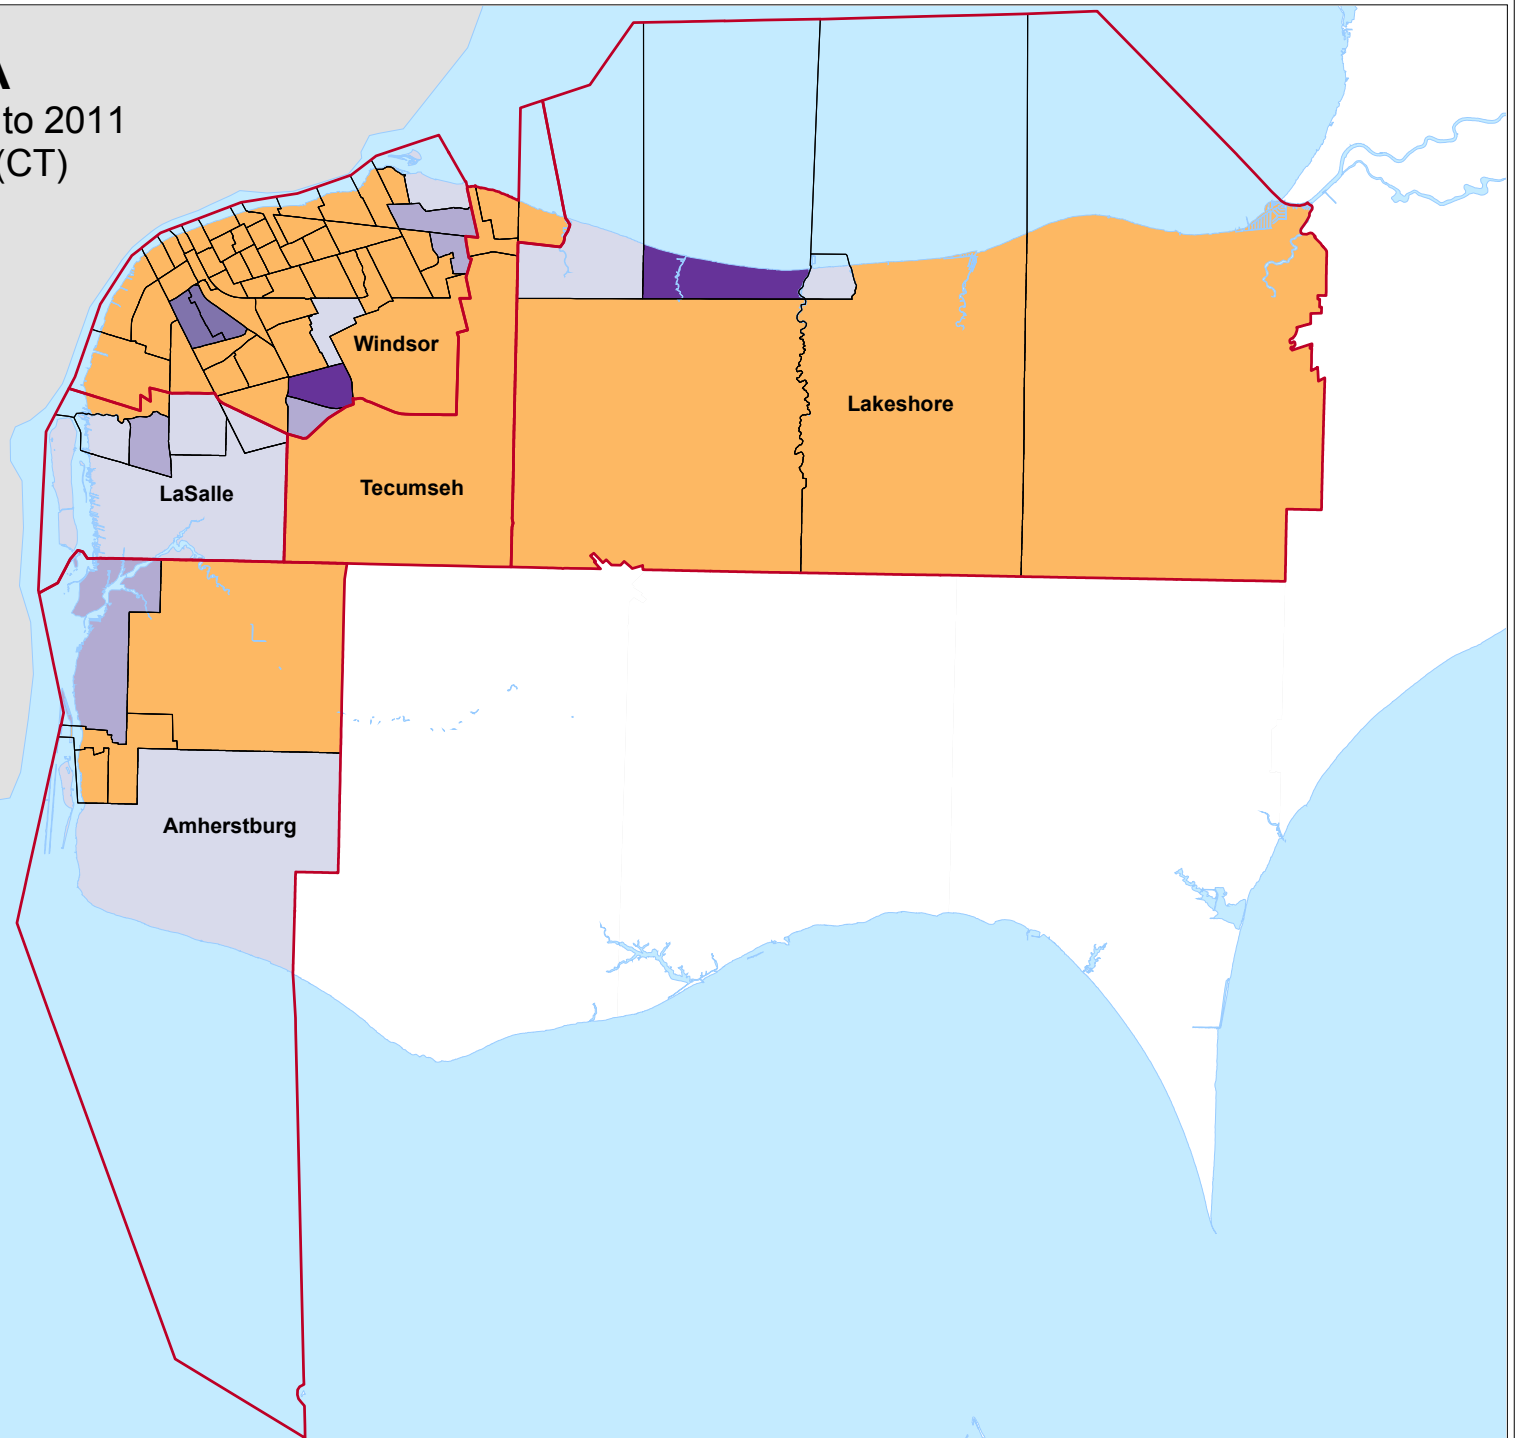

# Windsor CMA

Population change, 2006 to 2011  
by 2011 census tract (CT)

## Percentage change (Number of CTs)

 **LaSalle** Census subdivision

Sources: 2006 and 2011 Censuses of Canada. Produced by the Geography Division, Statistics Canada, 2012.